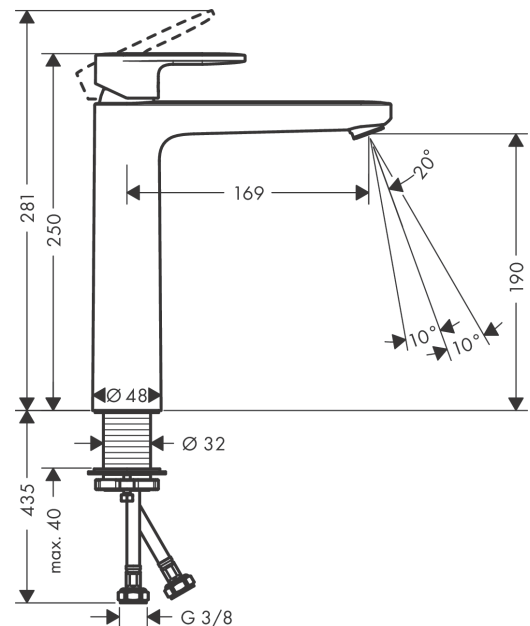

##### product features

- ComfortZone 190
- projection 108 mm
- spray type: normal spray
- swiveling spray former
- maximum flow rate at 3 bar: 5 l/min
- ceramic cartridge
- suitable for continuous flow water heaters
- connection type: G 3/8 connections
- connection dimension: DN15

#### Scale drawing